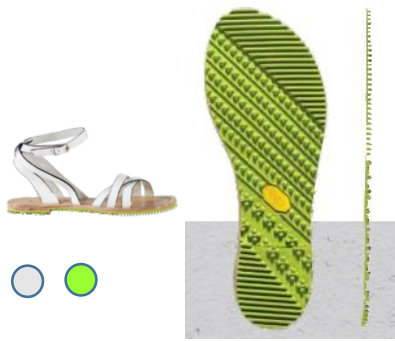

Grip on dry, grip on wet. Our Grip soles are made from 100% rubber and designed to give you the best traction on slippery terrain, indoors and outdoors.

MATON #012C

**DISCONTINUED
11/2017**

Available in: Black
Sizes: 6.25, 8.25,
10.25 or 12.25

MONTAGNA #1149

Available in:
Orange, Lime Green,
Honey or Red
Sizes: 356, 378, 390, 412,
434, 456, 478

FOURA #1202

Available in: Black
Sizes: 36, 38, 40, 42, 44,
46

MARMOLADA #171C

Available in: White,
High Risk Red or Amber
Sizes: 7, 9, 13, 15

PREDATOR #625K

Available in:
Black or Black/Gum
Sizes: 6, 8, 10, 12

TREK BUFF #102P

Available in: Gray, Cream,
Dk.Brn, Blk or Lime Green
Sizes: 38, 40, 42, 44, 46

Miami Leather Co.

4334 SW 73 Avenue • Miami, Florida 33155
1-800-749-9402 • 305-266-8328 • Fax 305-266-8728
www.miamileather.com

NEW YORK #2074

Available in: Black, Red,
Ecostep or Lime Green
Sizes: 6, 8, 10, 12

STUDY # 2144

Available in:
Cream or Lime Green
Sizes: 357, 413, 446

CLEANTREK #2146

Available in:
Cream or Black
Sizes: 38, 40, 42, 44, 46