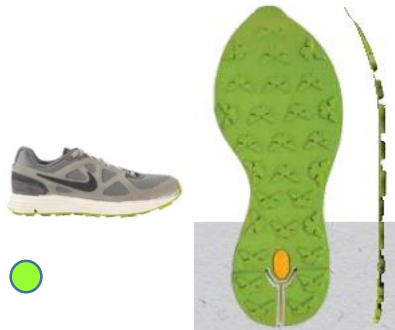

Grip on dry, grip on wet. Our Grip soles are made from 100% rubber and designed to give you the best traction on slippery terrain, indoors and outdoors.

MATON #012C

**DISCONTINUED
11/2017**

Available in: Black
Sizes: 6.25, 8.25,
10.25 or 12.25

NEW YORK #2074

Available in: Black, Red,
Ecostep or Lime Green
Sizes: 6, 8, 10, 12

STUDY # 2144

Available in:
Cream or Lime Green
Sizes: 357, 413, 446

CLEANTREK #2146

Available in:
Cream or Black
Sizes: 38, 40, 42, 44, 46

FRIEDRICH # 1442

Available in: Hazelnut,
Flint or Dk.Brown
Sizes: 424, 502

FAST TRAIL #009C

Available in:
Lime Green
Sizes: 37 - 47

LIENZ #2094

Available in: Black, Red,
Lime Green, Cream, Blue
Sizes: 56, 78,91, 112