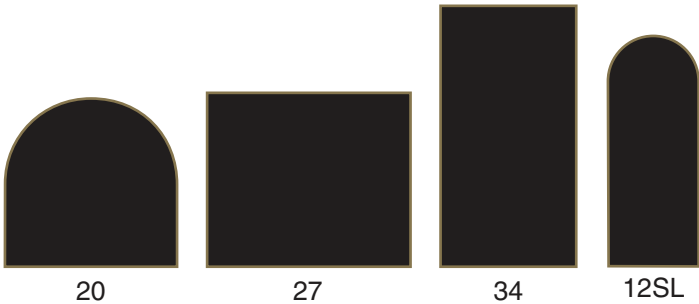

Miami Leather Co.

4334 SW 73 Avenue • Miami, Florida 33155
1-800-749-9402 • 305-266-8328 • Fax 305-266-8728
www.miamileather.com

See Reverse Side for All
Colors & Sizes Available

Flexpin

1/2" Stems

Made in USA

Made in USA

SIZE	GOLD		COPPER		THIN		ROUND-GOLD		ROUND-THIN		SOFTSTEP-GOLD		FLEXPIN	
	BLACK	BROWN	BLACK	OAK	BLACK	OAK	BLACK	BROWN	BLACK	OAK	BLACK	OAK	BLACK	OAK
6														
7	●	●	●	●	●	●								●
8	●	●	●	●	●	●	●	●	●	●				●
9	●	●	●	●	●	●	●	●	●	●	●	●	●	●
10	●	●	●	●	●	●					●	●	●	●
11	●	●	●	●	●	●	●	●	●	●	●	●	●	●
12	●	●	●	●	●	●	●	●	●	●	●	●	●	●
12L	●	●												
12SL	●	●												
13	●	●	●	●	●	●	●	●	●			●	●	
14	●	●	●	●	●	●						●	●	
15	●	●	●	●	●	●	●	●	●			●	●	
16	●	●	●	●	●	●						●	●	
17	●	●			●	●								
18	●	●										●	●	
18L	●	●												
18SL	●	●												
20	●	●										●	●	
27	●	●												
34	●	●												

THIN PIN = AQUA PIN

1/2" STEMS